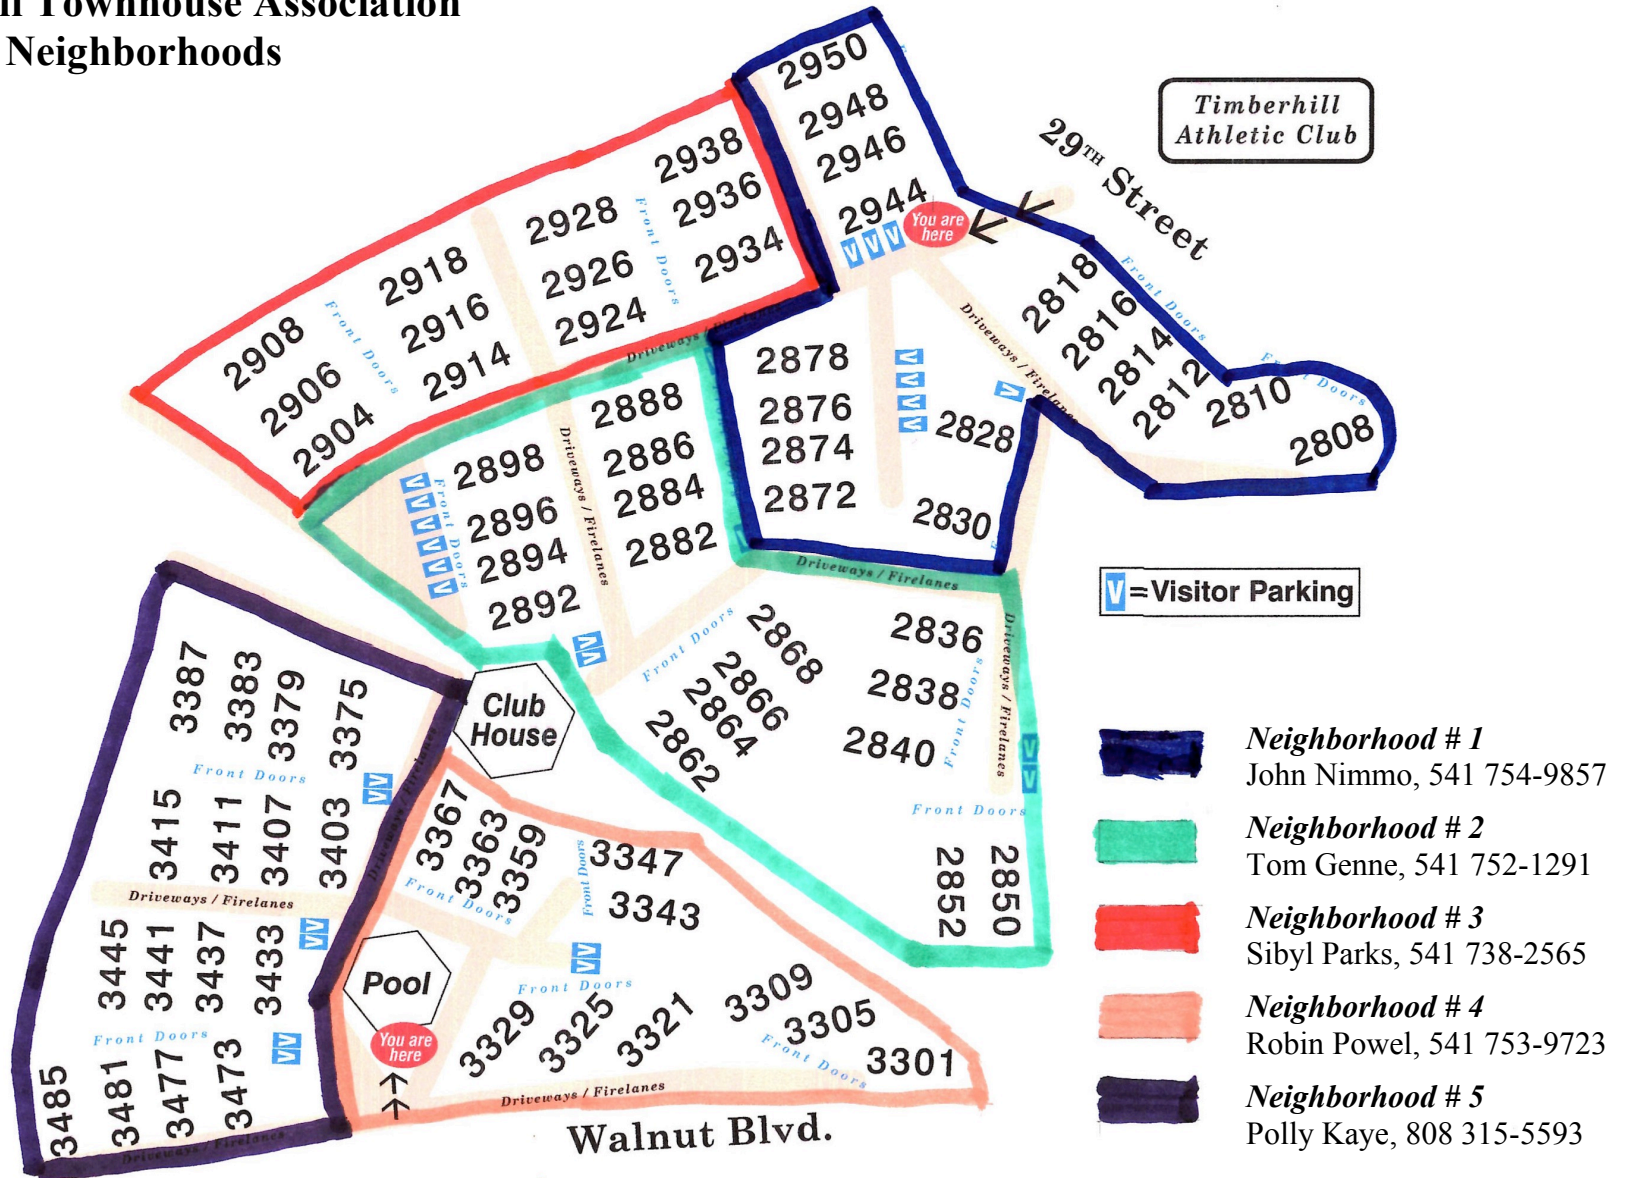

Timberhill Townhouse Association Neighborhoods

Timberhill
Athletic Club

V = Visitor Parking

- Neighborhood # 1**
John Nimmo, 541 754-9857
- Neighborhood # 2**
Tom Genne, 541 752-1291
- Neighborhood # 3**
Sibyl Parks, 541 738-2565
- Neighborhood # 4**
Robin Powel, 541 753-9723
- Neighborhood # 5**
Polly Kaye, 808 315-5593