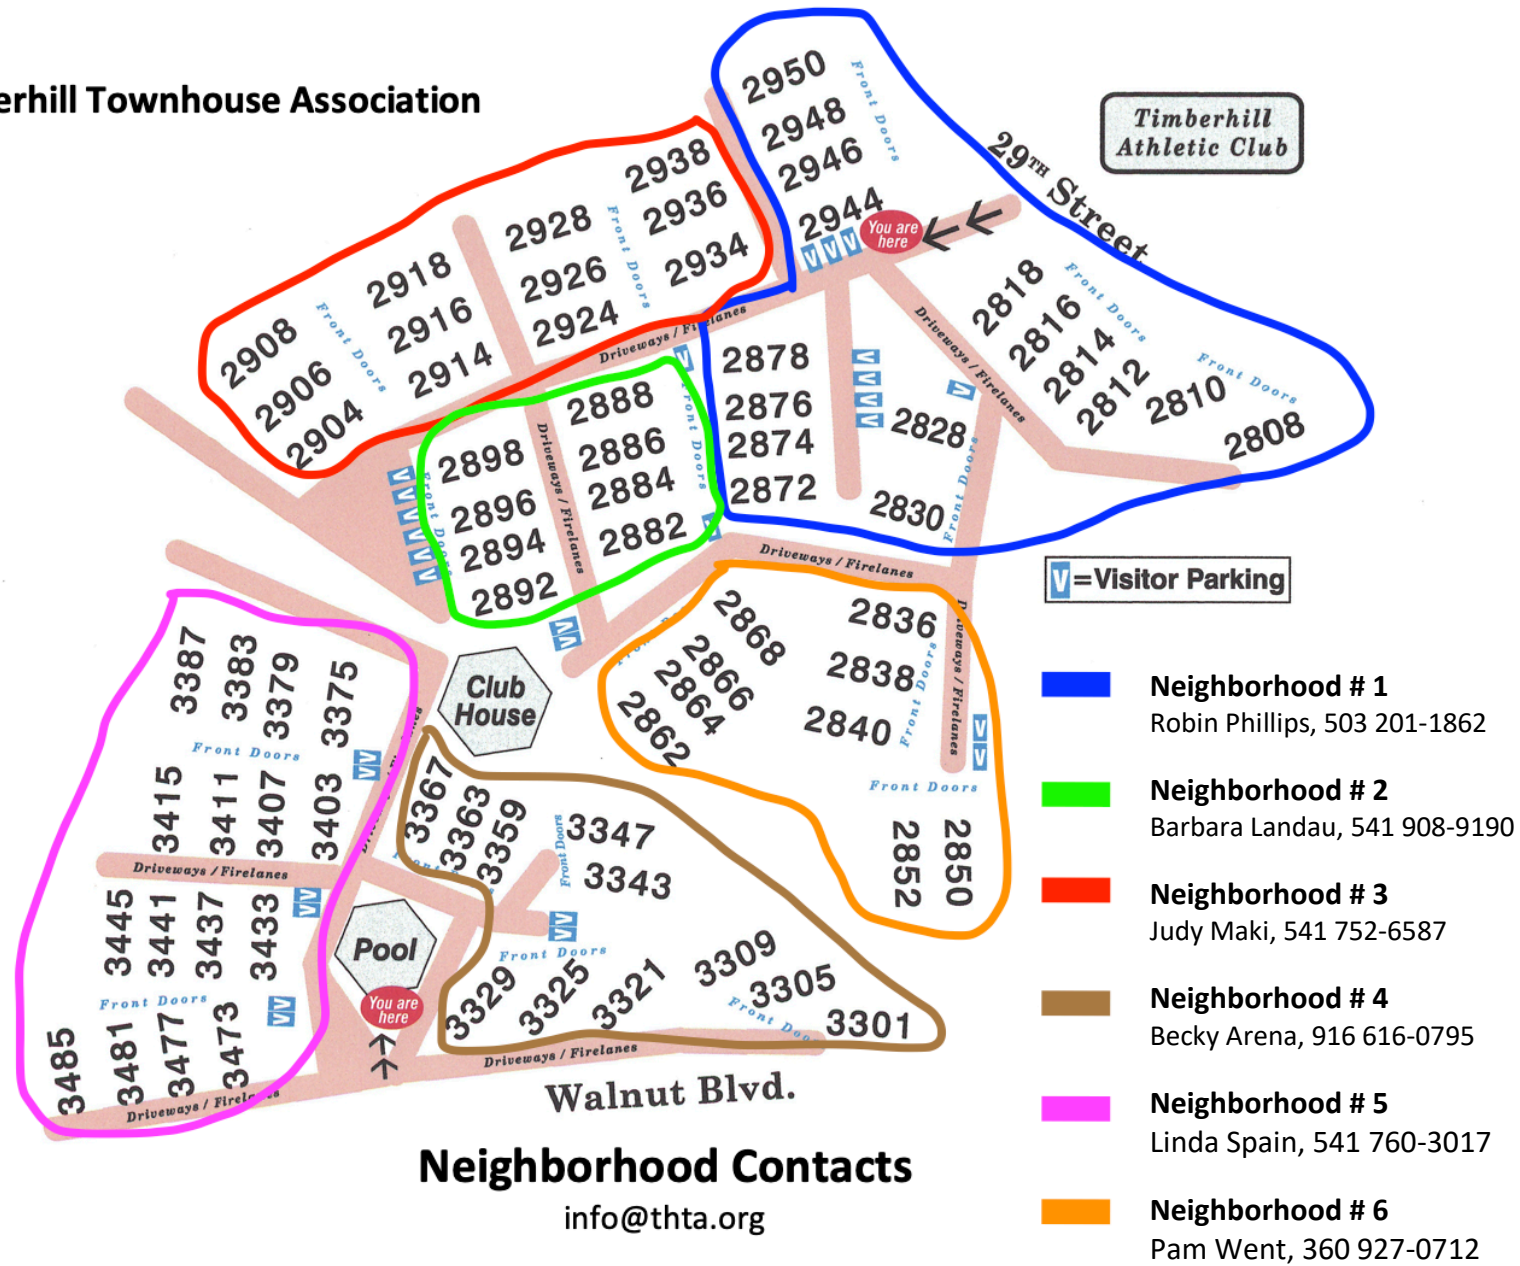

Timberhill Townhouse Association

Neighborhood Contacts

info@thta.org