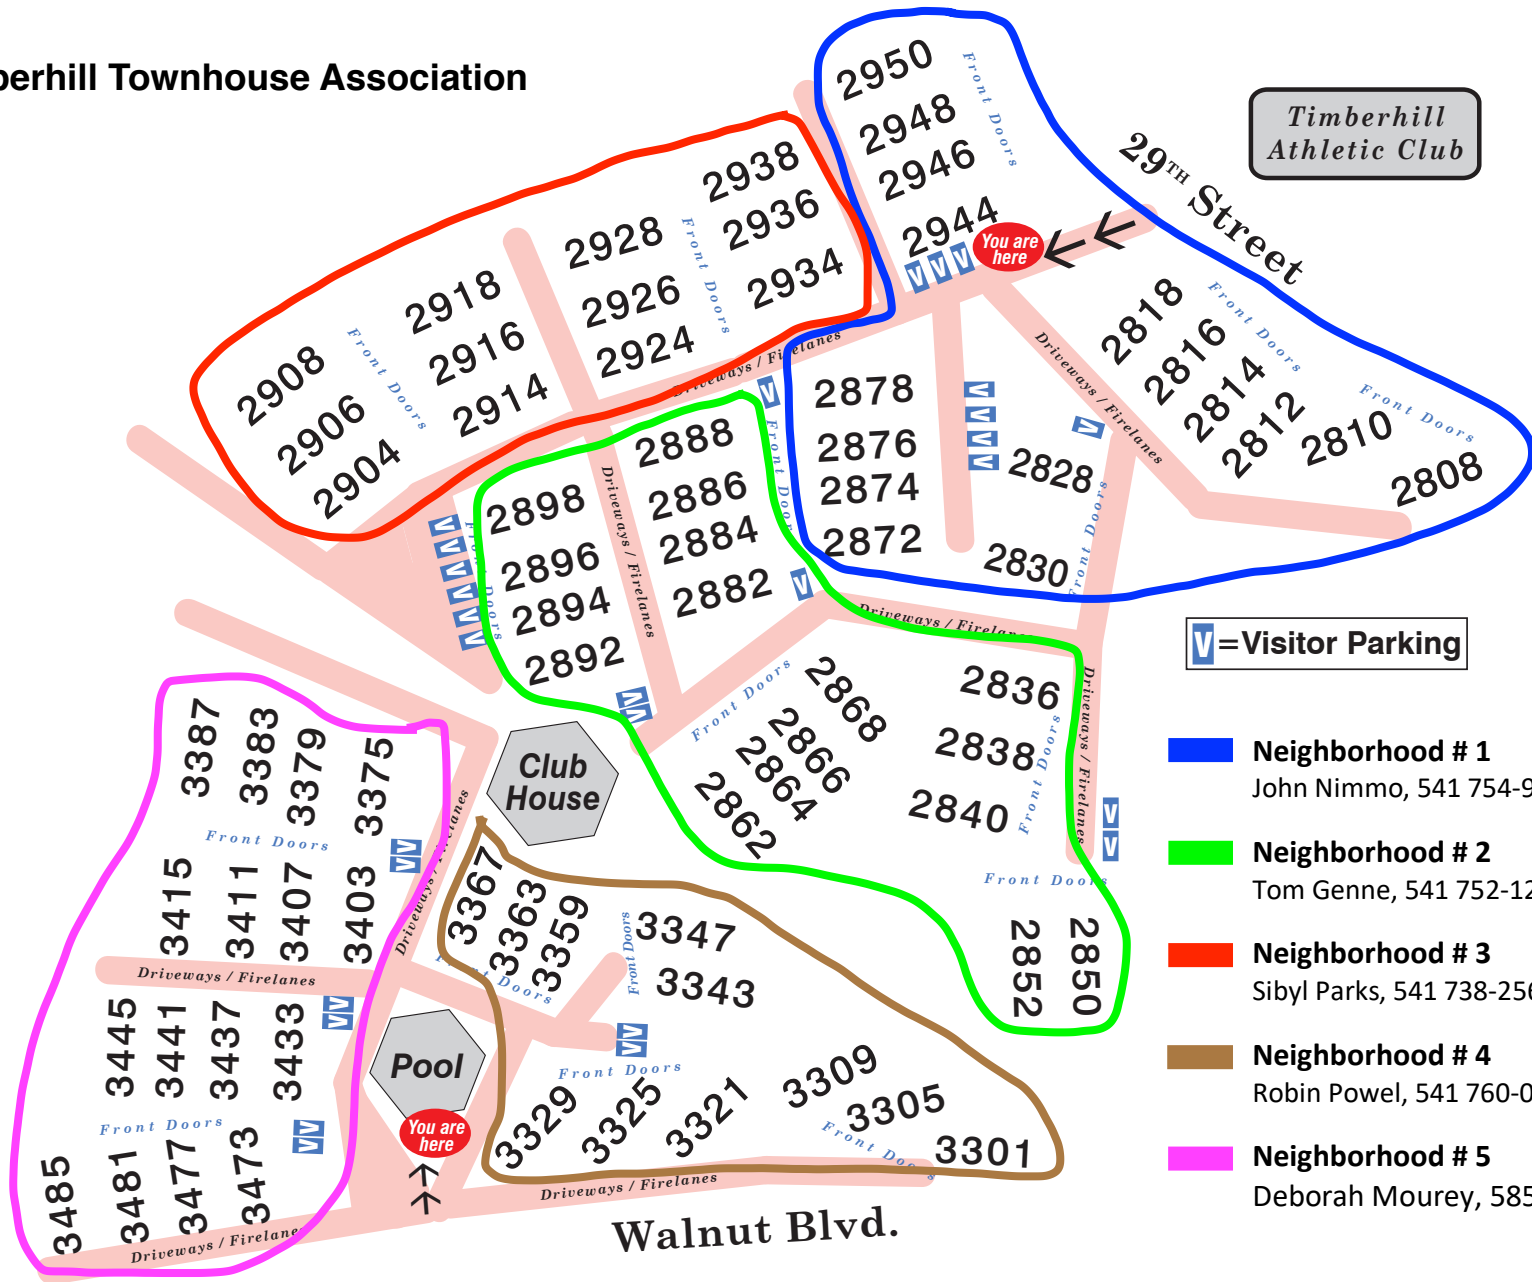

Timberhill Townhouse Association

*Timberhill
Athletic Club*

V = Visitor Parking

- Neighborhood # 1**
John Nimmo, 541 754-9857
- Neighborhood # 2**
Tom Genne, 541 752-1291
- Neighborhood # 3**
Sibyl Parks, 541 738-2565
- Neighborhood # 4**
Robin Powel, 541 760-0098
- Neighborhood # 5**
Deborah Mourey, 585 746-0867